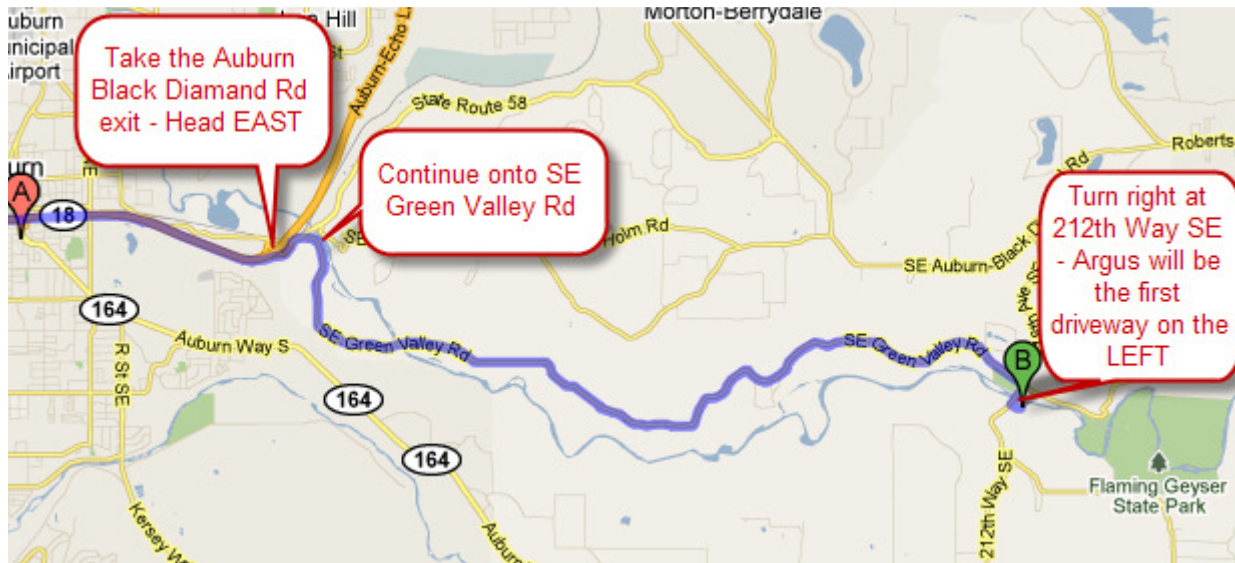

## Argus Ranch 35612 212th Way SE Auburn, WA 98092

On this document are 2 ways to get to Argus Ranch – the first is the most direct route for most people:

From Highway 18-  
Take the Auburn Black Diamond Rd exit - Head EAST  
Slight LEFT to Continue onto SE Green Valley Rd  
Go about 7 1/2 miles  
Turn right at 212th Way SE  
Turn left into first driveway

### ALTERNATE ROUTE TO ARGUS RANCH

From Highway 18-  
Take the AUBURN-BLACK DIAMOND Rd- HEAD EAST  
Slight right to stay on SE Auburn Black Diamond Rd (this is where it meets Kent/Black Diamond Road)  
Turn right at 218th Ave SE  
Continue on 212th Way SE